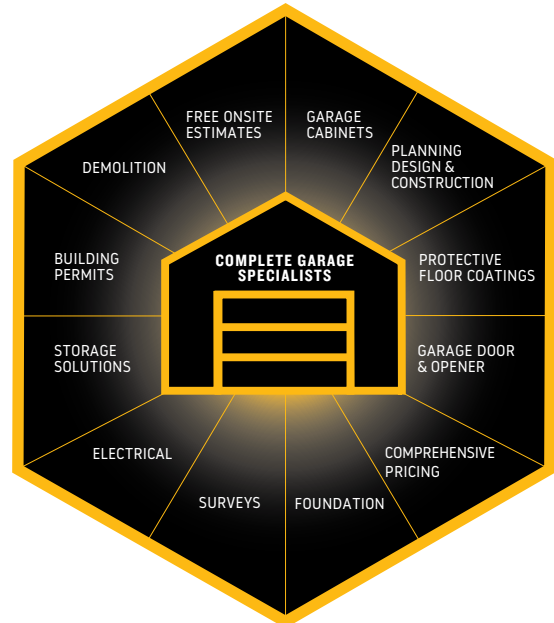

### WORK SURFACE

Choose from a traditional stationary workbench or the mobile work station. The 1.5 inches stainless steel work surface has a multi-layer core for increased strength. Our work surface fits with the tool chest or work bench.

### RUGGED CONSTRUCTION

These sturdy cabinets are manufactured from a combination of solid 18 and 22 gauge steel, then finished in a durable blue satin powder-coat. Feel the quality difference with the substantial dual wall doors – with soft close, zero clearance hinges to prevent slamming doors.

## TAKE YOUR GARAGE BACK

Garage Masters storage cabinets are built using heavy-duty 18-22 gauge steel, these sleek yet functional storage solutions are available in a wide variety of colours and finishes.

We also offer a wide range of products to organize your garage and make life a little easier. Including slatwall, hooks, baskets, shelves, bins, lifts and hoists.

CALL US FOR AN ON-SITE ASSESSMENT  
**204.953.3000**